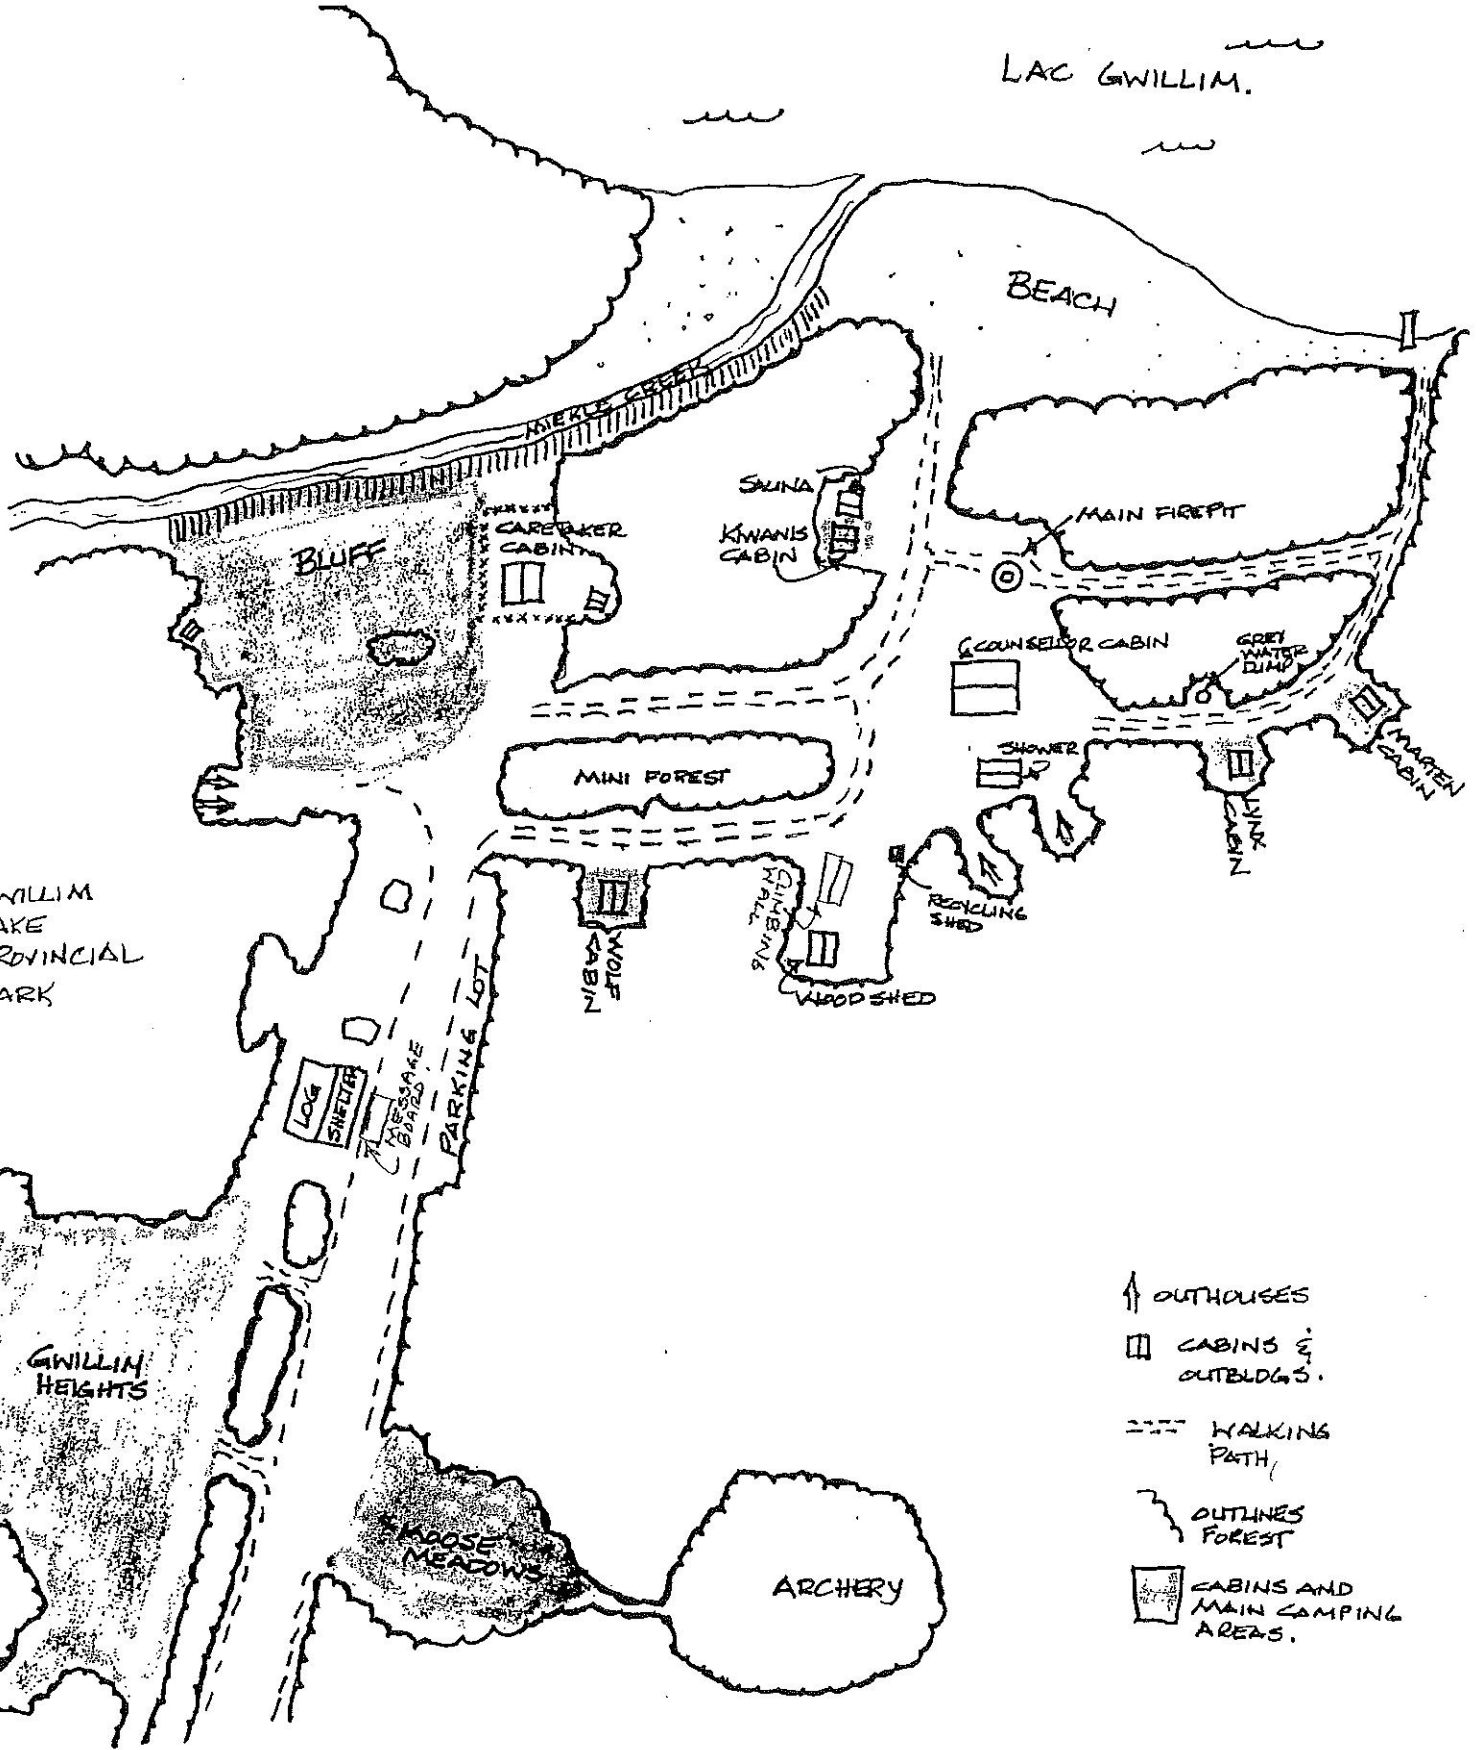

LAC GWILLIM.

BEACH

GWILLIM  
LAKE  
PROVINCIAL  
PARK

GWILLIM  
HEIGHTS

MOOSE  
MEADOWS

ARCHERY

- ↑ OUTHOUSES
- ▣ CABINS & OUTBLDG'S.
- WALKING PATH
- ~ OUTLINES FOREST
- ▣ CABINS AND MAIN CAMPING AREAS.